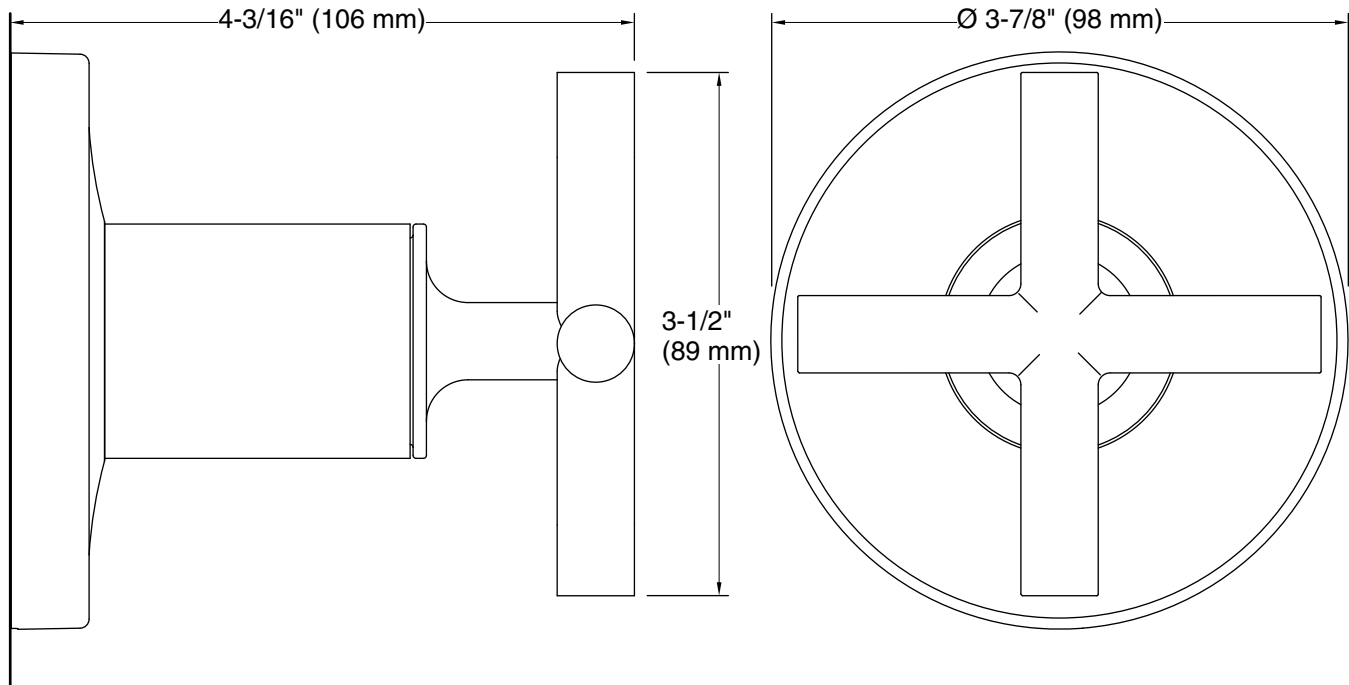

Technical Information

All product dimensions are nominal.

Notes

Install this product according to the installation instructions.

ADA compliant when installed to the specific requirements of these regulations.